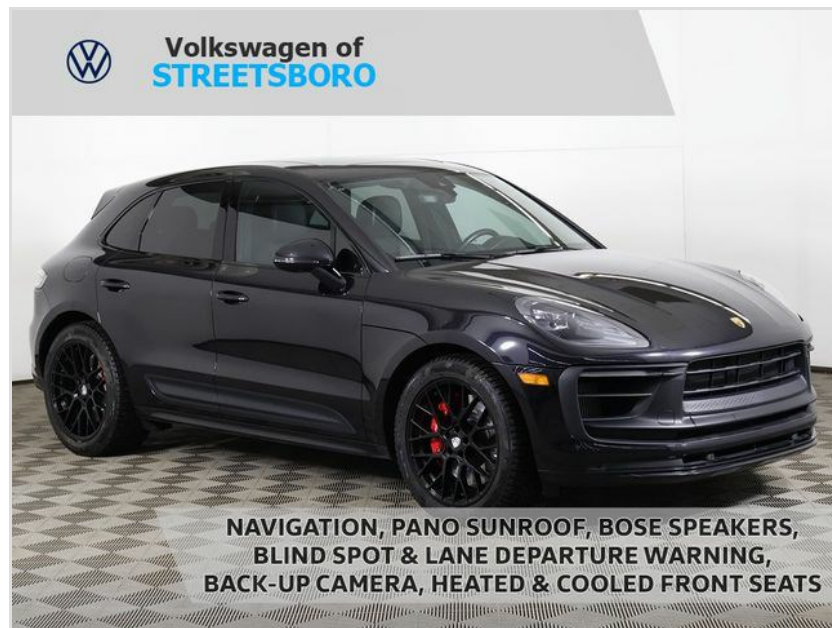

# 2022 Porsche Macan

**\$59,299**

GTS AWD SUV

Condition	Used
Miles	42,577
Engine	2.9L V6 Cylinder
Transmission	7 Spd Automatic
Drivetrain	All Wheel Drive
Exterior Color	Black <span style="display: inline-block; width: 10px; height: 10px; background-color: black; vertical-align: middle;"></span>
Interior Color	Black Leather <span style="display: inline-block; width: 10px; height: 10px; background-color: black; vertical-align: middle;"></span>
Stock #	B30173C02
VIN #	WP1AF2A53NLB30173
Warranty	Warranty Available
Fuel Economy	17 MPG City / 22 MPG Hwy *

## Vehicle Features

### Ext / Int Color

- Black with Black Leather Interior